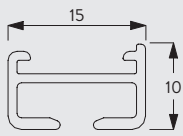

Hand Operated Curtain Track Systems

Hand Operated Curtain Track System

Silent Gliss® 1070

Product Information

- Operation: hand drawn
- Range: S
- Fitting: ceiling
- Colours: white
- Shape: square
- Bendable

1070

Profile and Bending Information

1071

Radius: 8 cm, 12 cm, 16 cm,
>25 cm

How To Measure

A: System width
B: System height
C: Distance between floor and fabric

Fitting Information

Fixing Points