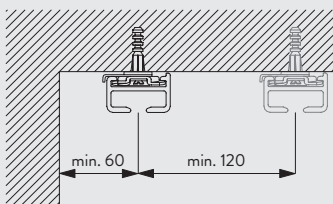

Fitting Options

Ceiling fitting with clamp 3060