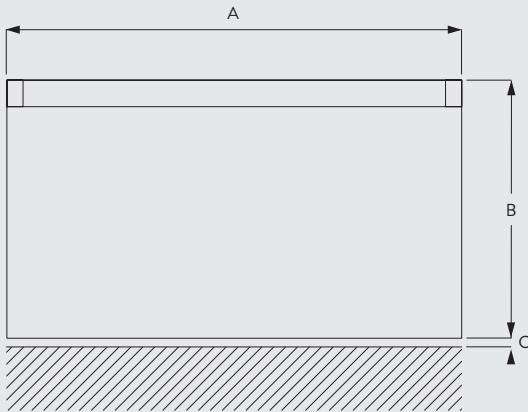

Hand Operated Curtain Track Systems

Hand Operated Curtain Track System

Silent Gliss® 1070

Product Information

- Operation: hand drawn
- Range: S
- Fitting: ceiling
- Colours: white
- Shape: square
- Bendable

1070

Profile and Bending Information

1071

Radius: 8 cm, 12 cm, 16 cm,
>25 cm

How To Measure

A: System width
B: System height
C: Distance between floor and fabric

Fitting Information

Fixing Points