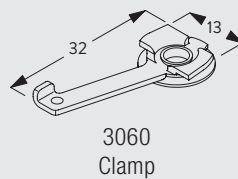

Hand Operated Curtain Track Systems

Hand Operated Curtain Track System

Silent Gliss® 1070

Product Information

- Operation: hand drawn
- Range: S
- Fitting: ceiling
- Colours: white
- Shape: square
- Bendable

1070

Profile and Bending Information

1071

Radius: 8 cm, 12 cm, 16 cm,
>25 cm

How To Measure

A: System width
B: System height
C: Distance between floor and fabric

Fitting Information

Fixing Points

1070

Fitting Options

Ceiling fitting with clamp 3060

Standard Accessories

1071 Profile

1072 End cover

3016	Endstop	
3534	Glider 3533 in strip form	

3060	Clamp	
------	-------	---