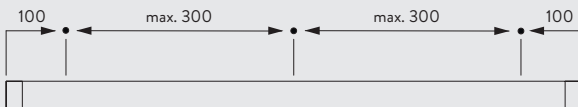

Fitting Information

Fixing Points

1070