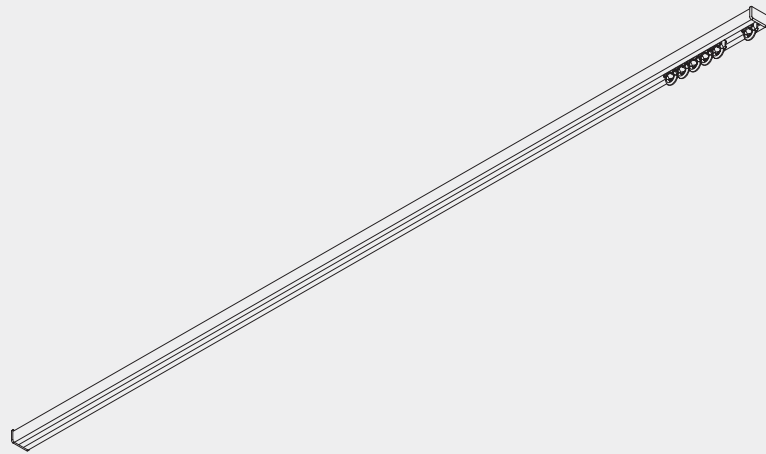

Hand Operated Curtain Track Systems

Hand Operated Curtain Track System

Silent Gliss® 1070

Product Information

- Operation: hand drawn
- Range: S
- Fitting: ceiling
- Colours: white
- Shape: square
- Bendable

1070

Profile and Bending Information

1071

Radius: 8 cm, 12 cm, 16 cm,
>25 cm

How To Measure

A: System width
B: System height
C: Distance between floor and fabric

Fitting Information

Fixing Points